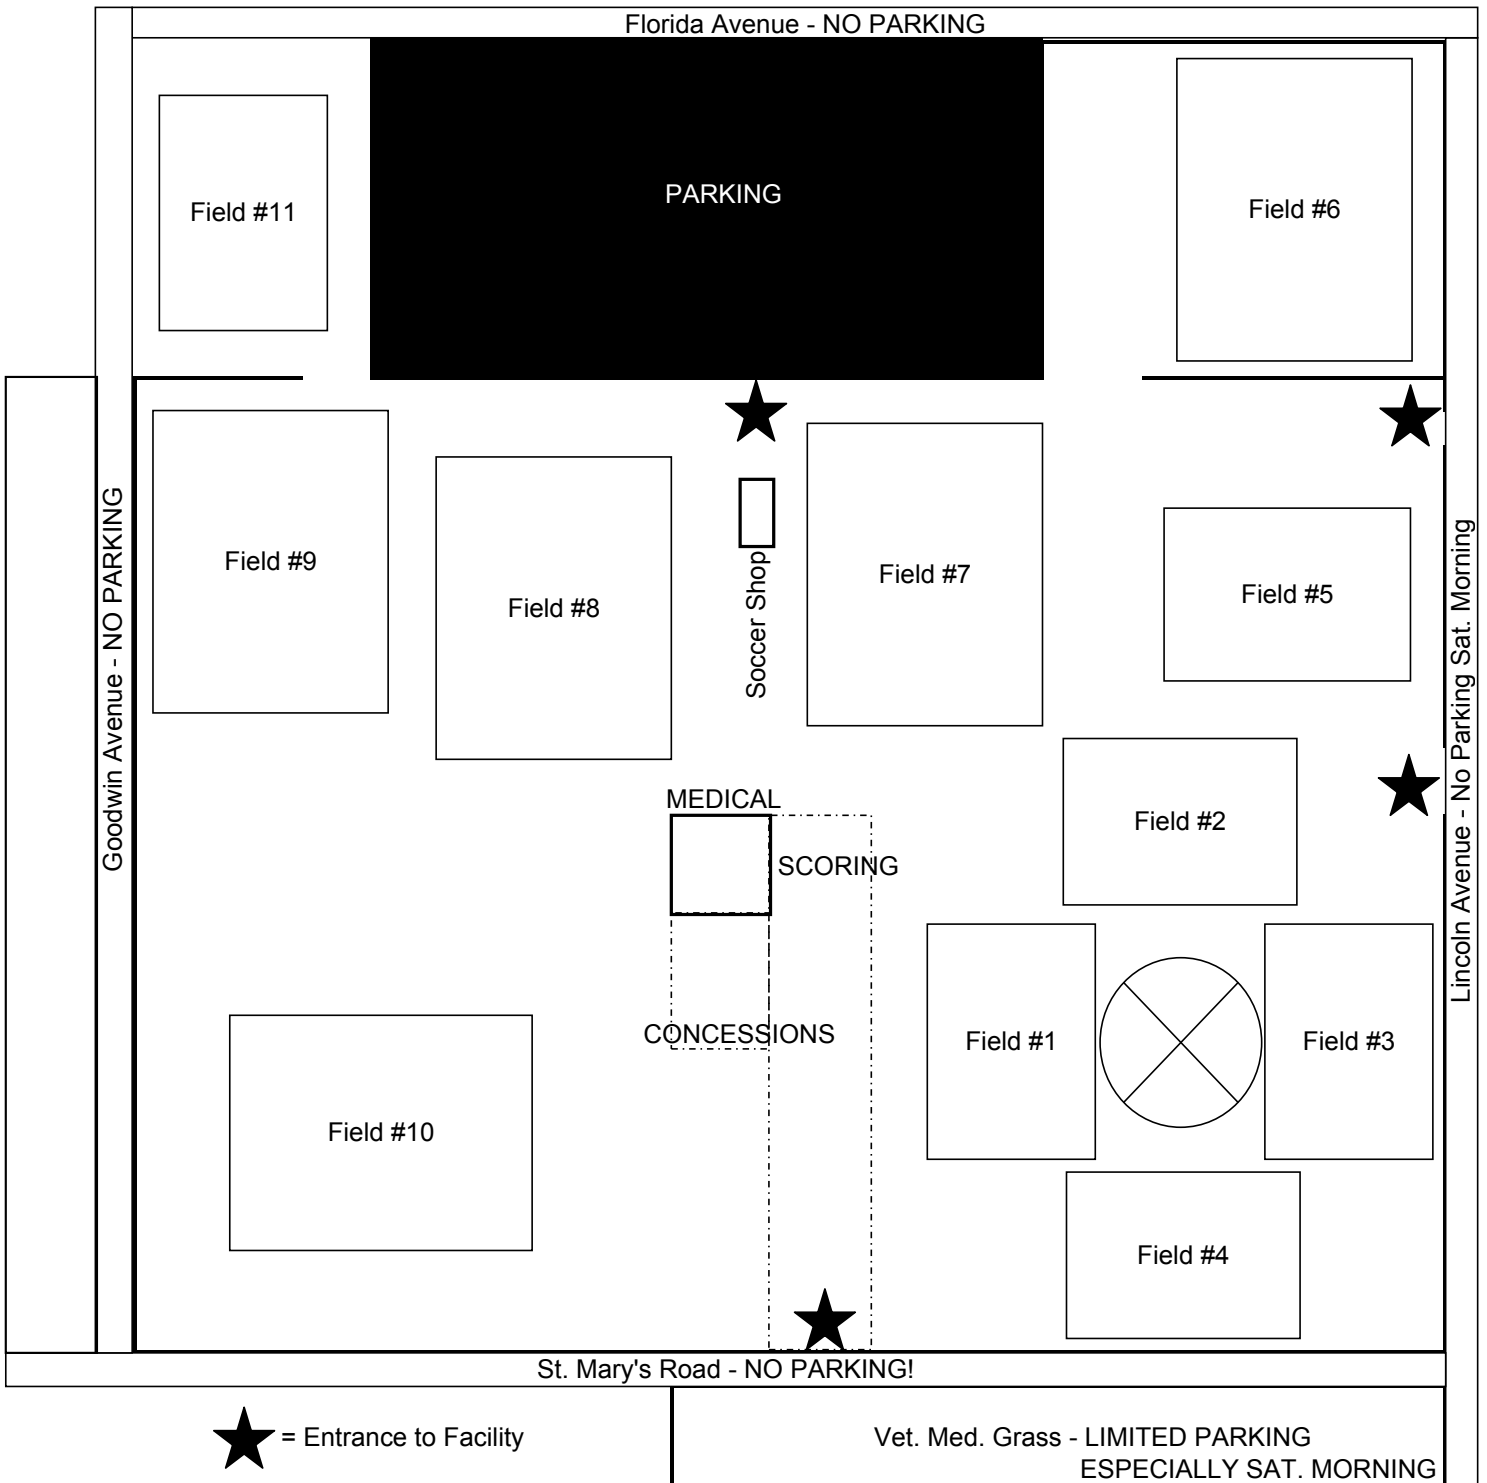

2009 LISC SPRING INVITE MAIN SITE FIELD MAP

★ = Entrance to Facility

Vet. Med. Grass - LIMITED PARKING
ESPECIALLY SAT. MORNING